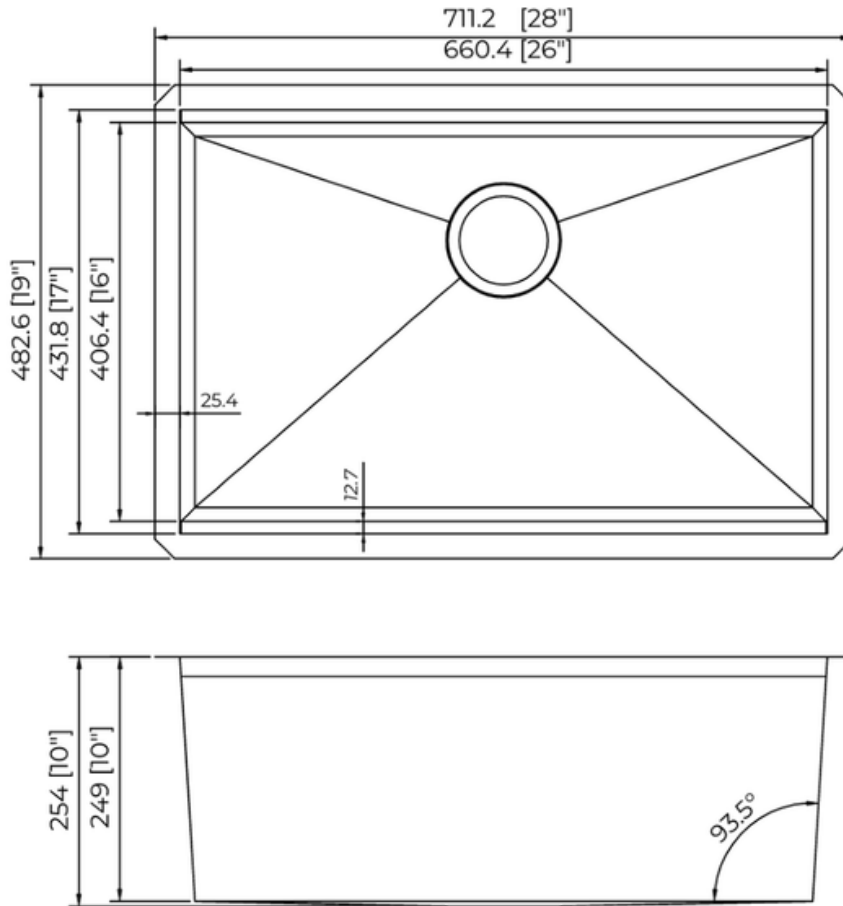

PL-WS2819 R0 *Performance Series* Stainless Steel Sink

Features

- Single Bowl
- Deep 10" Bowl
- Handcrafted Corners
- Creases at the Bottom Promote Quick Draining
- Graduated Ledge for Accessory Placement
- Includes a Black Cutting Board, Stainless Steel Colander, Roll-Out Drying Rack, Bottom Grid, and Stainless Steel Decorative Strainer

Material

- 16-Gauge Stainless Steel

Installation

- Undermount

6140 Ulmerton Road Clearwater, FL 33760

Phone: (727) 388-9895

Fax: (727) 362-1281

For the most current Specification Sheet, go to www.pelicansinks.com

Technical Information

All product dimensions are nominal
 Exterior Measurements: 28" x 19" x 10"
 Interior Measurements: 26" x 17" x 10"
 Bowl Configuration: Single

Installation Information

Install this product according to the installation instructions.